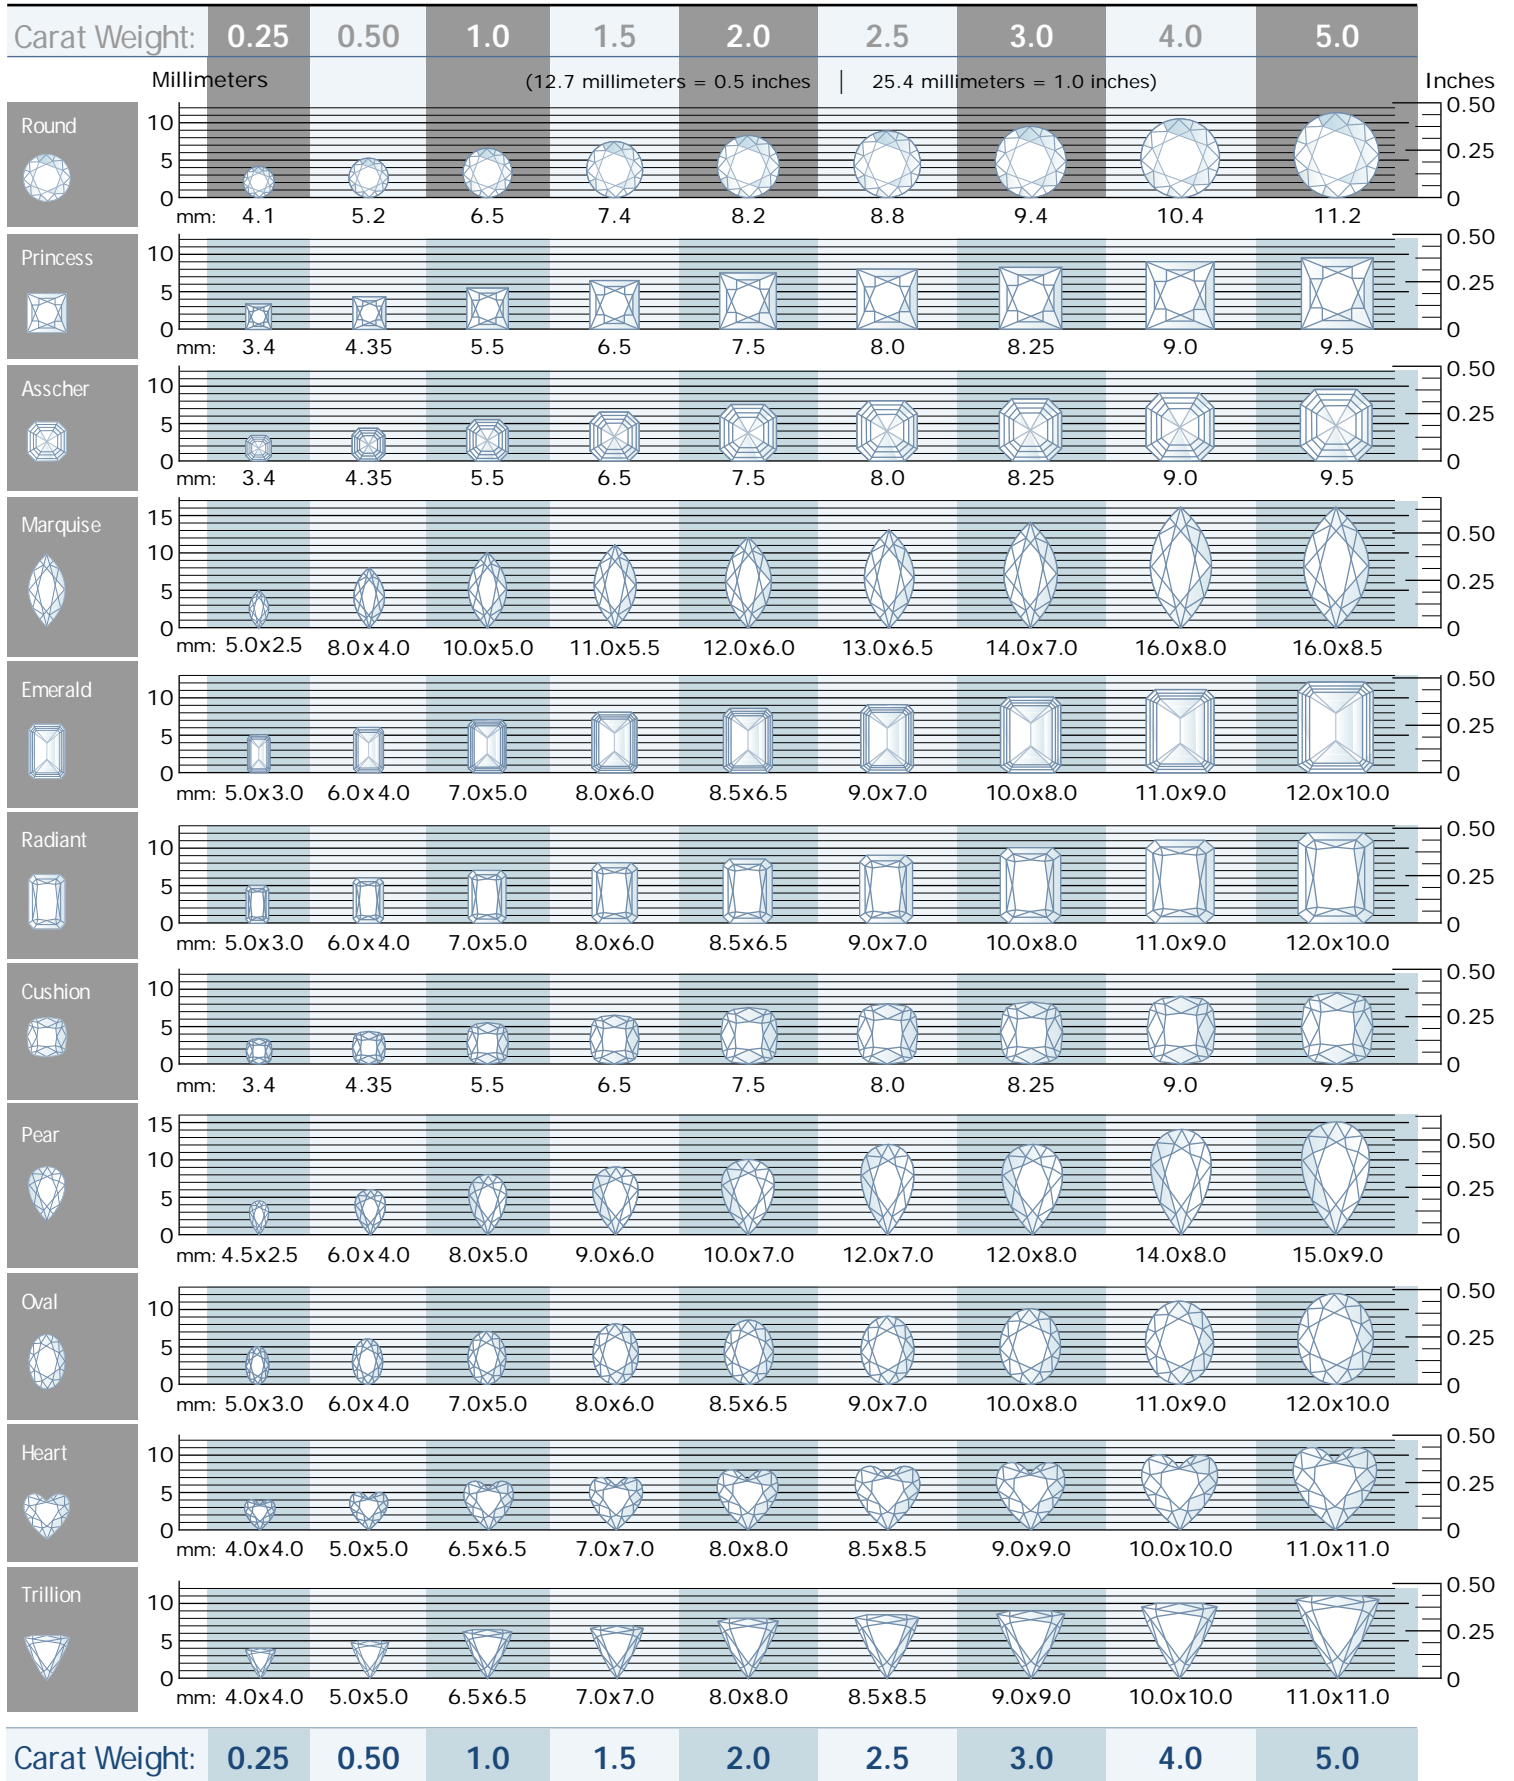

# Actual Diamond Size

Carat Weight: 0.25 0.50 1.0 1.5 2.0 2.5 3.0 4.0 5.0

Note: Millimeter measurements are approximate for a well-cut diamond of exact decimal weight. Actual millimeter diameters will vary for each diamond, based on exact decimal weight and cutting proportions.